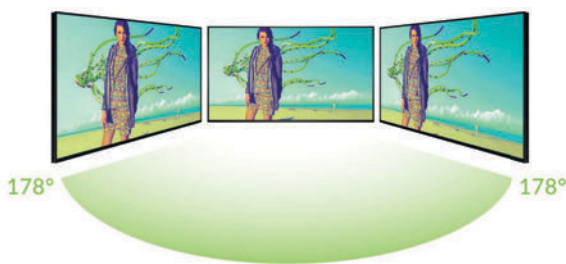

### Narrow Bezel

A slim border helps draw attention to the screens images and not the display for maximum impact messaging. Thanks to the narrow bezel these monitors can also be used as part of a budget friendly video wall.

### Wide Viewing Angle

Thanks to the IPS technology these displays provide fantastic image quality with a remarkable viewing angle of 178° in both landscape and portrait.