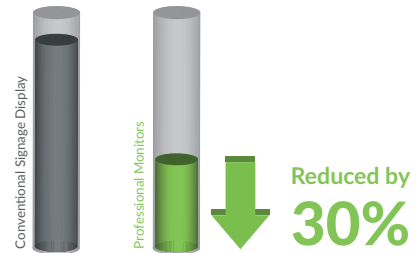

Low Power Consumption

The LED backlight technology provides improved brightness and contrast. Their lifespan is drastically improved to over 70,000 hours and the power consumption is reduced by around 30%.