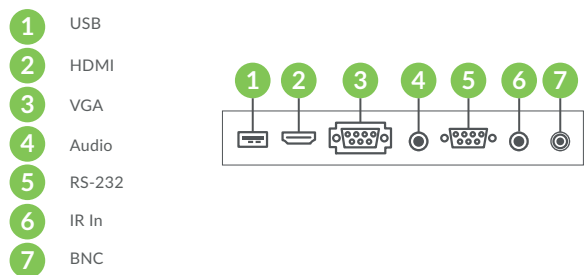

### Connect Devices

Should you need to use the screen as a monitor you can connect it to an external source, like a PC or media player, using the HDMI input or the VGA and 3.5mm audio jack inputs.